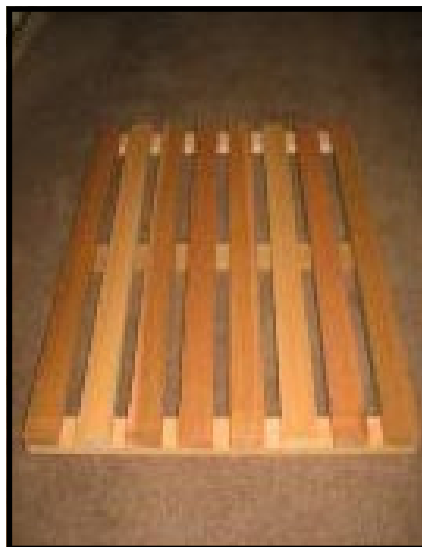

"NATMAT"

Manufacturers of Western Red Cedar
Window and Door Components

AN EXCITING NEW PRODUCT

National Cedar Componentry, has produced the unique "Natmat". A well designed Western Red Cedar bath mat that will add warmth and beauty to any bath room.

Western Red Cedar has a natural resistance to rot and decay and being manufactured with stainless steel fixings, will prevent oxidisation that can stain floors and the timber itself. The "Natmat" will provide protection for the floor as well as the feet and will prevent dangerous slipping on wet tiles and other fibre bath mats.

The slats are raised to allow natural air flow to dry the floor quickly and prevents bacteria from flourishing. Wooden bath mats endure longer than other fibre bath mats.

Lightweight and durable "Natmat" can be used indoors and out and can have a variety of functions. Not only are they great in the bathroom to add warmth and colour but they can be used as racks for indoor or decking pot plants.